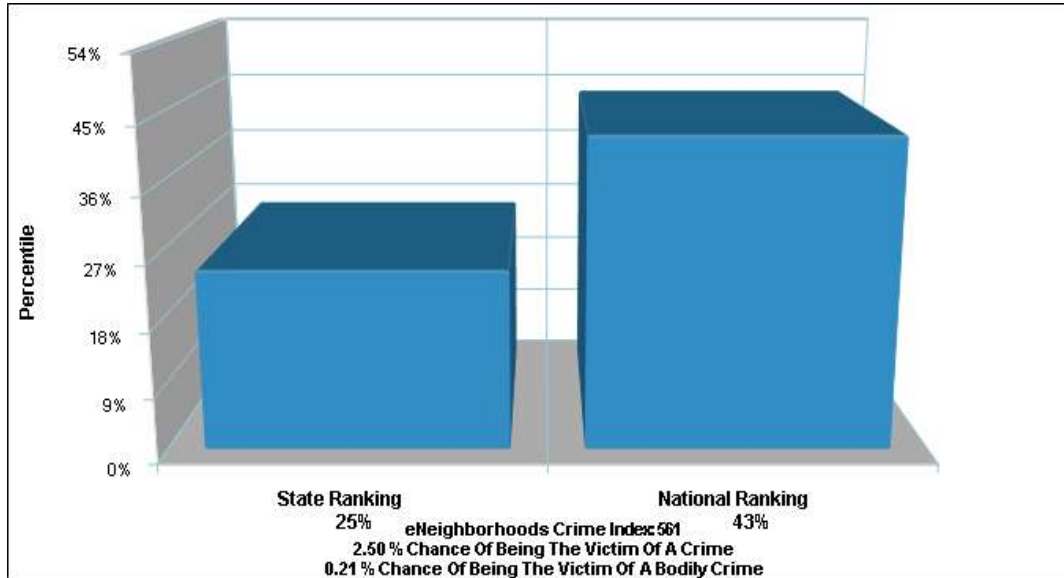

**Temperature
Measured at LIVERMORE (elevation: 480ft.)**

Prepared by The Duggan Group
BROKER, REALTOR®

Crime Information

Dublin

Prepared by The Duggan Group
BROKER, REALTOR®

Copyright eNeighborhoods, LLC The accuracy of all information is deemed reliable, but is not guaranteed.

Location: Dublin, CA City/Area Crime Index

Location: Dublin, CA City/Area Crime Incidents

Prepared by The Duggan Group
BROKER, REALTOR®

Houses of Worship

Dublin

Prepared by The Duggan Group
BROKER, REALTOR®