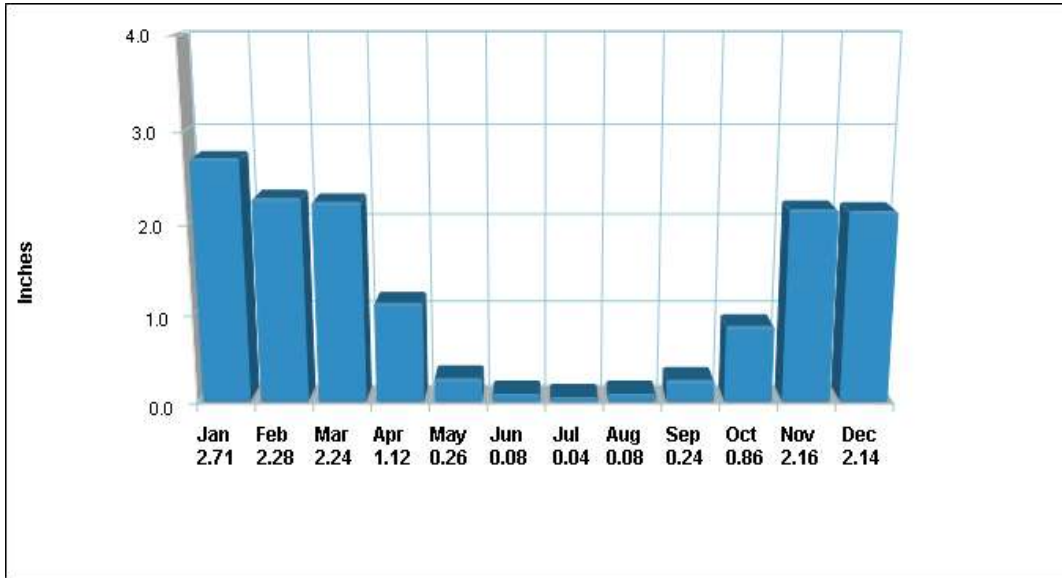

**Temperature
Measured at LIVERMORE (elevation: 480ft.)**

Prepared by The Duggan Group
BROKER, REALTOR®

Crime Information

Dublin

Prepared by The Duggan Group
BROKER, REALTOR®

Copyright eNeighborhoods, LLC The accuracy of all information is deemed reliable, but is not guaranteed.