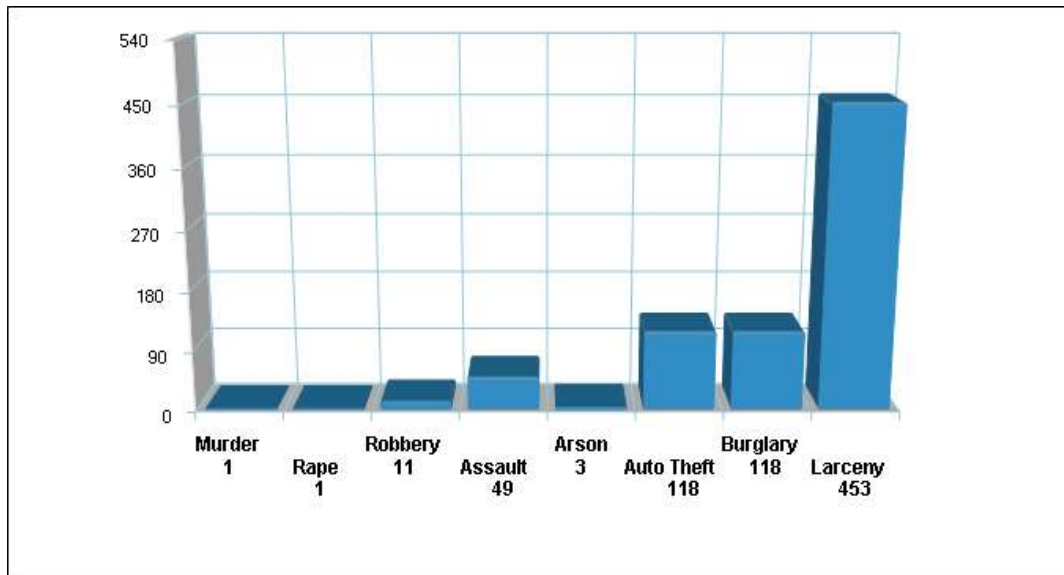

**Temperature
Measured at LIVERMORE (elevation: 480ft.)**

Prepared by The Duggan Group
BROKER, REALTOR®

Crime Information

Dublin

Prepared by The Duggan Group
BROKER, REALTOR®

Copyright eNeighborhoods, LLC The accuracy of all information is deemed reliable, but is not guaranteed.

Location: Dublin, CA City/Area Crime Index

Location: Dublin, CA City/Area Crime Incidents

Prepared by The Duggan Group
BROKER, REALTOR®

Houses of Worship

Dublin

Prepared by The Duggan Group
BROKER, REALTOR®