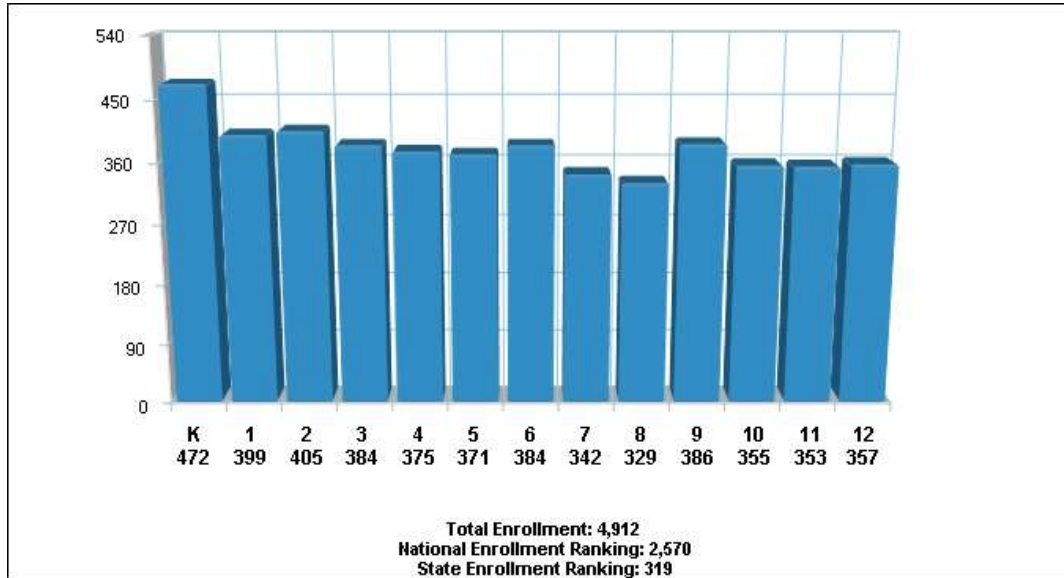

Location: Dublin, CA City/Area Adult Education Level

Prepared by The Duggan Group
BROKER, REALTOR®

Location: Dublin, CA City/Area Population

Location: Dublin, CA City/Area Household Characteristics

Prepared by The Duggan Group
BROKER, REALTOR®

Location: Dublin, CA City/Area Employment

Location: Dublin, CA City/Area Age Breakdown

Prepared by The Duggan Group
BROKER, REALTOR®

School Information

Dublin

Prepared by The Duggan Group
BROKER, REALTOR®

Copyright eNeighborhoods, LLC The accuracy of all information is deemed reliable, but is not guaranteed.

Location: Dublin, CA Student Enrollment By Grade

Location: Dublin, CA High School Statistics

Prepared by The Duggan Group
BROKER, REALTOR®

Location: Dublin, CA School Expenditures

Location: Dublin, CA School Funding