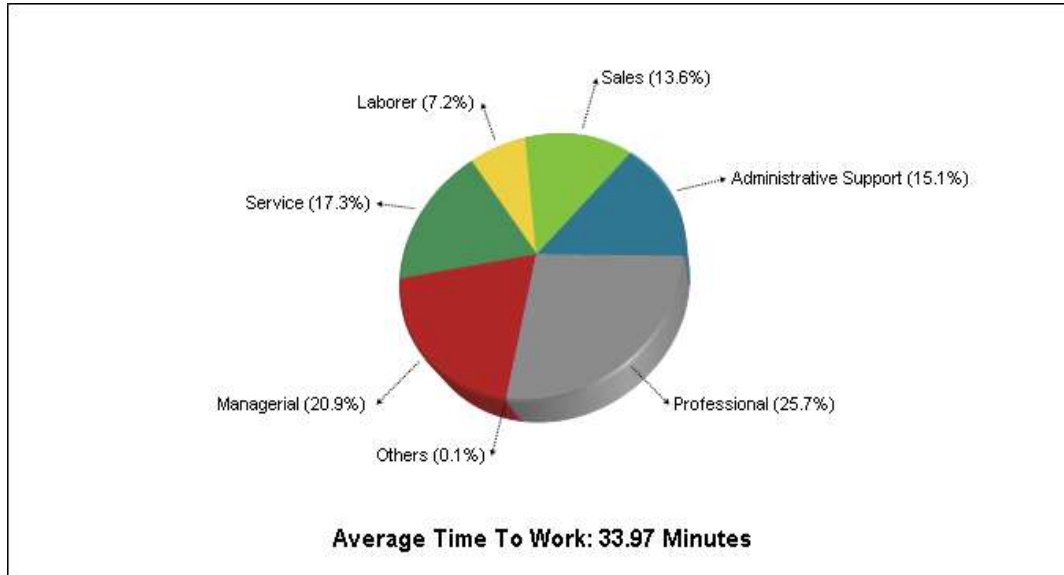

Location: Dublin, CA City/Area Employment