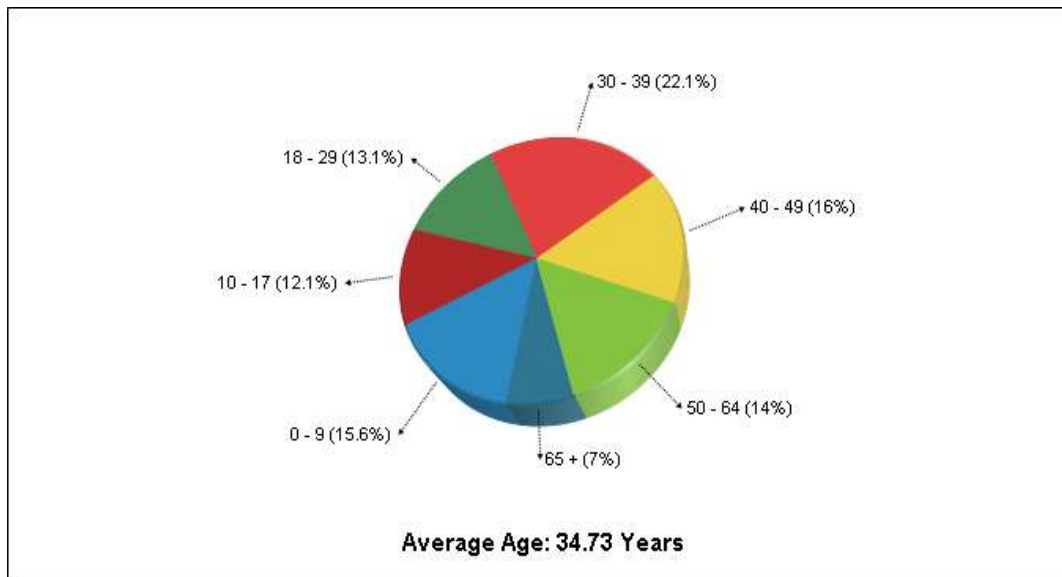

Location: Dublin, CA Neighborhood Household Characteristics

Location: Dublin, CA Neighborhood Employment

Prepared by The Duggan Group
BROKER, REALTOR®

Location: Dublin, CA Neighborhood Age Breakdown

Prepared by The Duggan Group
BROKER, REALTOR®