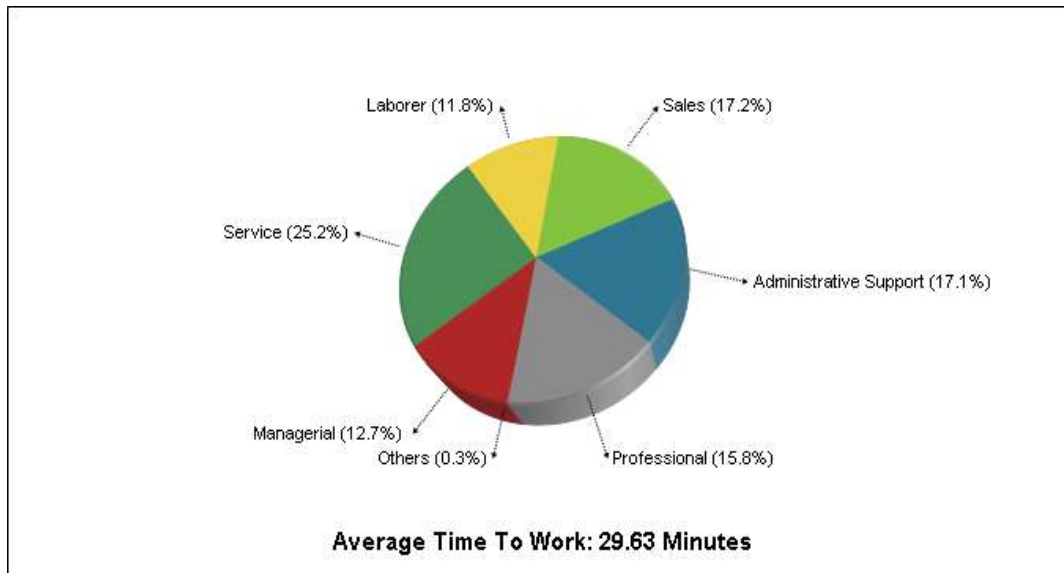

Location: Dublin, CA Neighborhood Employment

Prepared by The Duggan Group
BROKER, REALTOR®