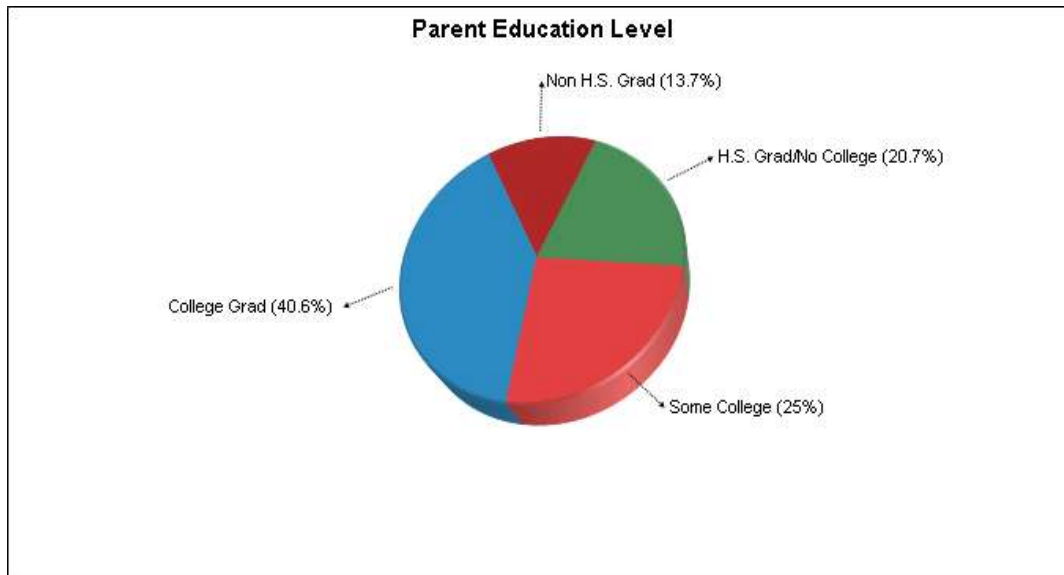

Prepared by The Duggan Group
BROKER, REALTOR®

Location: Dublin, CA Household Income

Location: Dublin, CA Parent Education Level

Prepared by The Duggan Group
BROKER, REALTOR®

Private Schools

Tri-City Baptist Church