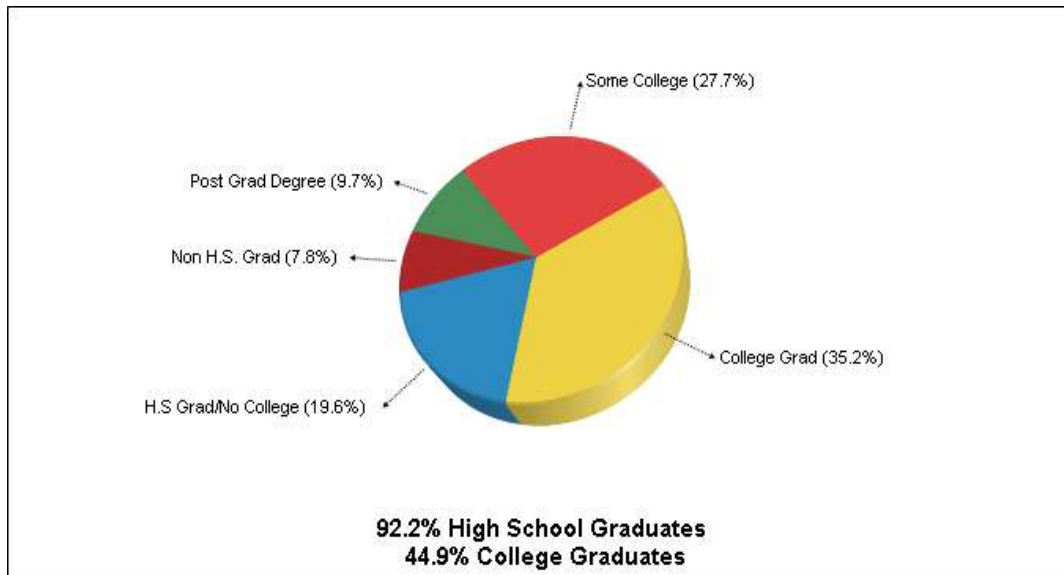

Area Facts

Dublin

Prepared by The Duggan Group
BROKER, REALTOR®

Copyright eNeighborhoods, LLC The accuracy of all information is deemed reliable, but is not guaranteed.

Location: Dublin, CA City/Area Income

Location: Dublin, CA City/Area Adult Education Level

Prepared by The Duggan Group
BROKER, REALTOR®

Location: Dublin, CA City/Area Population

Location: Dublin, CA City/Area Household Characteristics

Prepared by The Duggan Group
BROKER, REALTOR®