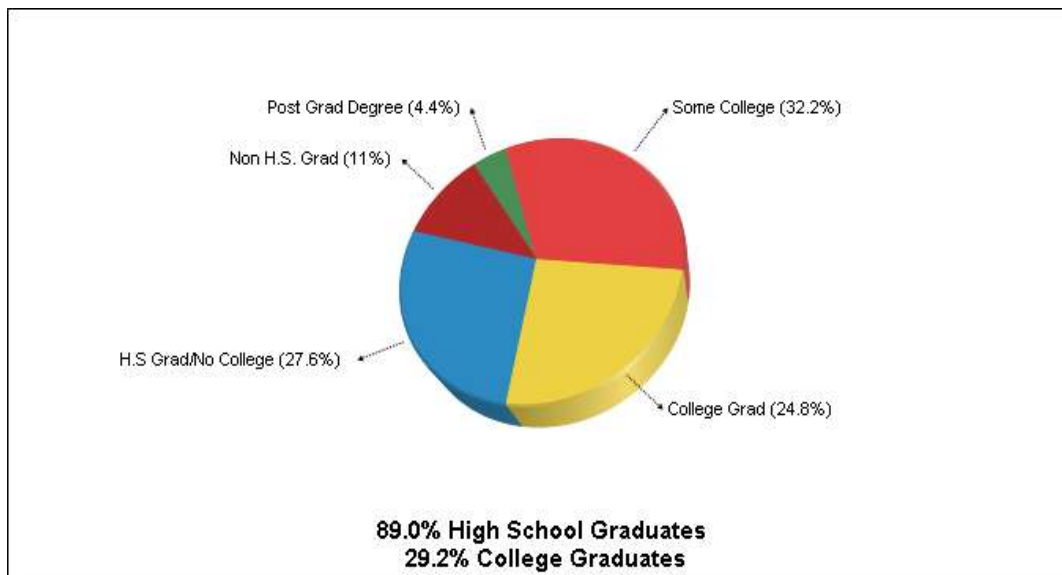

Copyright eNeighborhoods, LLC The accuracy of all information is deemed reliable, but is not guaranteed.

Location: Dublin, CA Neighborhood Income

Location: Dublin, CA Neighborhood Adult Education Level

Prepared by The Duggan Group
BROKER, REALTOR®