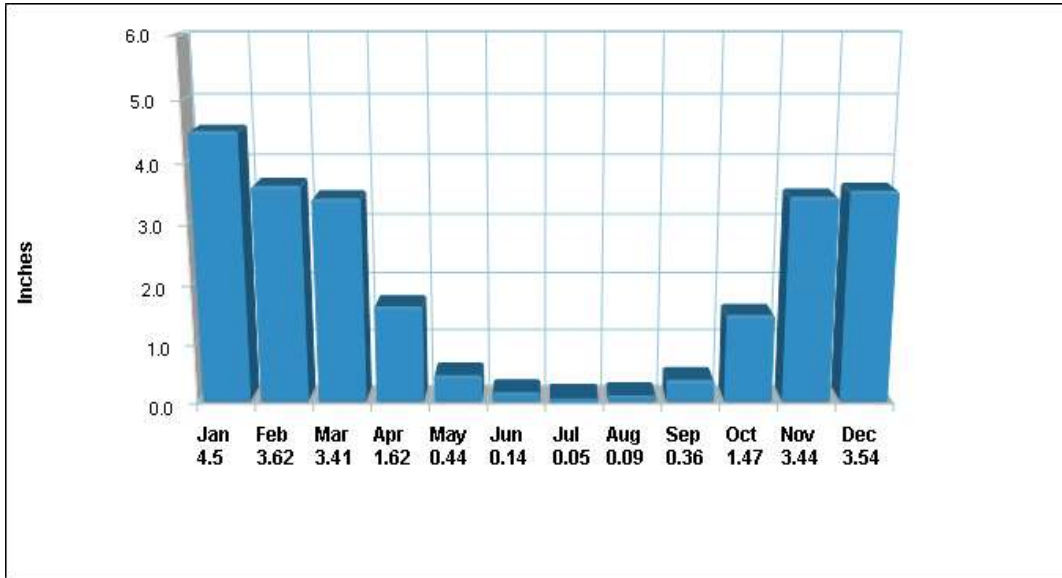

Temperature
Measured at MOUNT DIABLO JUNCTION (elevation: 2170ft.)

Prepared by The Duggan Group
 BROKER, REALTOR®

Crime Information

Alamo

Prepared by The Duggan Group
BROKER, REALTOR®

Copyright eNeighborhoods, LLC The accuracy of all information is deemed reliable, but is not guaranteed.