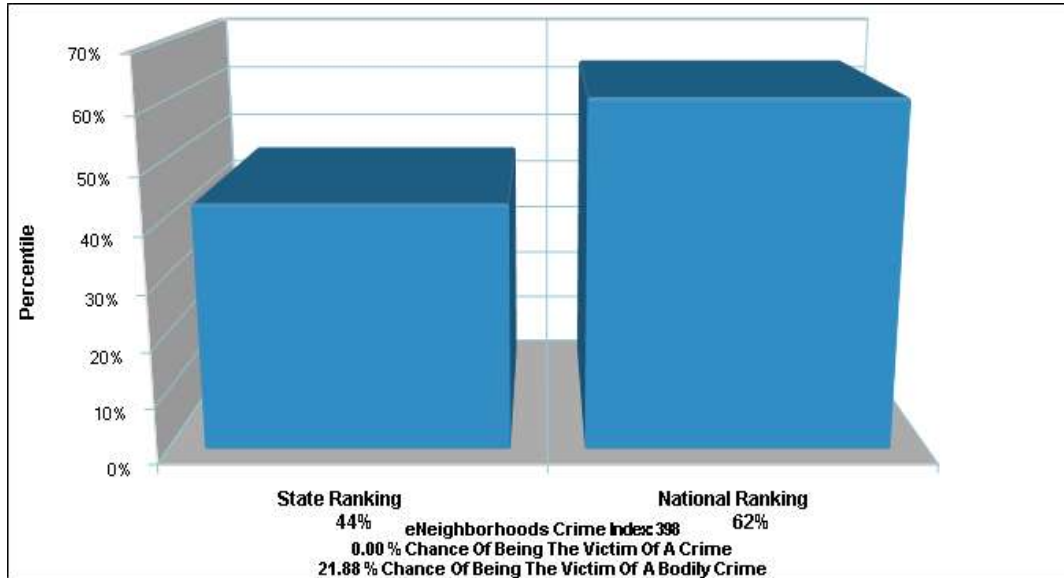

Temperature
Measured at MOUNT DIABLO JUNCTION (elevation: 2170ft.)

Prepared by The Duggan Group
 BROKER, REALTOR®

Crime Information

Alamo

Prepared by The Duggan Group
BROKER, REALTOR®

Copyright eNeighborhoods, LLC The accuracy of all information is deemed reliable, but is not guaranteed.

Location: Alamo, CA City/Area Crime Index

Location: Alamo, CA City/Area Crime Incidents

Prepared by The Duggan Group
BROKER, REALTOR®

Houses of Worship

Alamo

Prepared by The Duggan Group
BROKER, REALTOR®

Copyright eNeighborhoods, LLC The accuracy of all information is deemed reliable, but is not guaranteed.