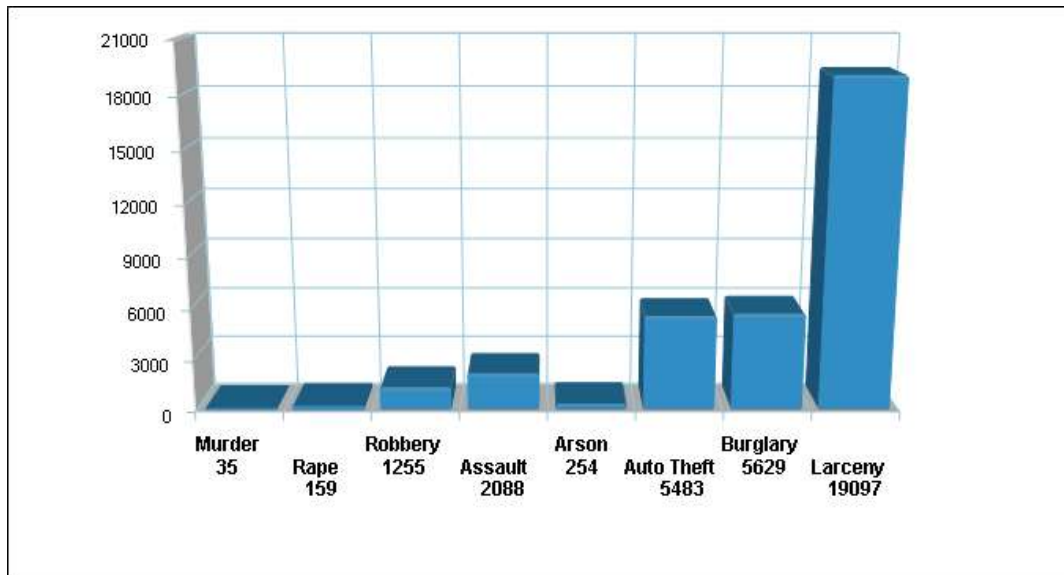

Location: Alamo, CA City/Area Crime Incidents

Prepared by The Duggan Group
BROKER, REALTOR®